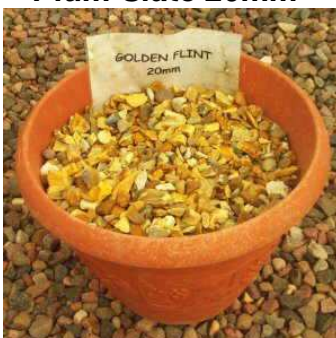

W. CLARK, COTSIDE QUARRY. The colour rendition of the following photographs depends on the printing process. Please visit or ask for samples. The background is standard throughout.

20mm Gravel

Balmullo Chips 14mm

Balmullo Chips 20mm

Heather Stone 20mm

Grey Granite 14mm

Grey Granite 20mm

River Stone 20mm

River Stone 6mm

Edzell Stone 10mm

Edzell Stone 20mm

Red Granite 20mm

Spey Stone 20mm

Plum Slate 20mm

Limestone 20mm

Limestone 14mm

Sheerglass 14mm

Golden Flint 20mm

Cream Flint 20mm